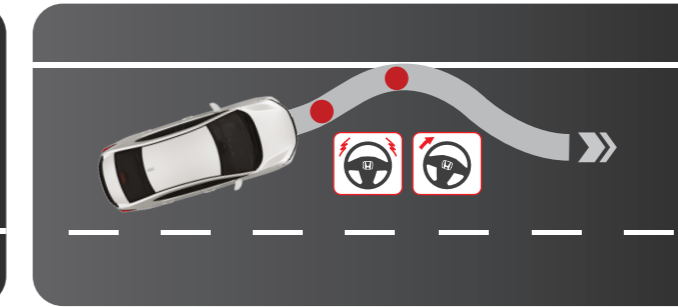

ROAD DEPARTURE MITIGATION

Corrective steering wheel and brakes will automatically be applied when you get too close to the edge of the road.