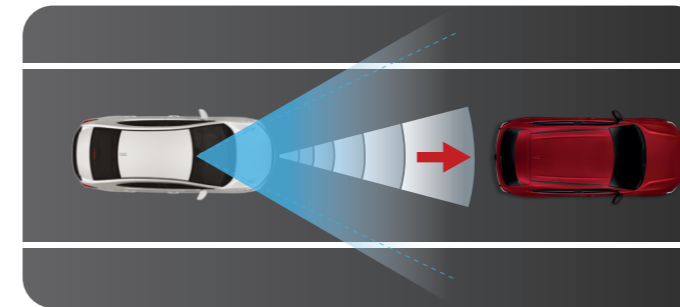

LANE DEPARTURE WARNING

The steering wheel will vibrate to send you a signal in case your vehicle drifts from your lane without using your turn signal.

ROAD DEPARTURE MITIGATION

Corrective steering wheel and brakes will automatically be applied when you get too close to the edge of the road.

LANE KEEP ASSIST SYSTEM

Alerts and gently corrects the steering wheel when the vehicle is detected to be veering off the lane.

FORWARD COLLISION WARNING

Sends you an alert when it detects a potential collision with the vehicle ahead.

COLLISION MITIGATION BRAKING SYSTEM

Automatically brakes when a potential collision is detected.

AUTO HIGH BEAM

Automatically switches between high and low beams for better visibility.

ADAPTIVE CRUISE CONTROL