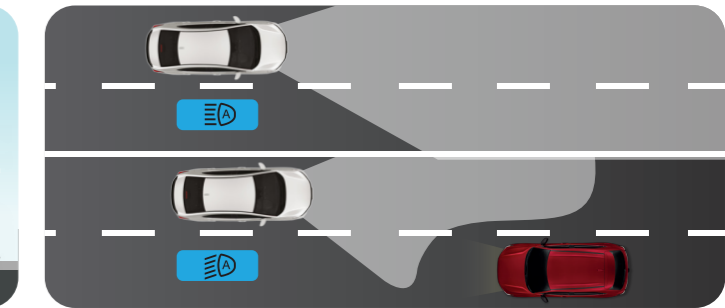

LANE DEPARTURE WARNING

The steering wheel will vibrate to send you a signal in case your vehicle drifts from your lane without using your turn signal.

ROAD DEPARTURE MITIGATION

Corrective steering wheel and brakes will automatically be applied when you get too close to the edge of the road.

LANE KEEP ASSIST SYSTEM

Alerts and gently corrects the steering wheel when the vehicle is detected to be veering off the lane.

FORWARD COLLISION WARNING

Sends you an alert when it detects a potential collision with the vehicle ahead.

COLLISION MITIGATION BRAKING SYSTEM

Automatically brakes when a potential collision is detected.

AUTO HIGH BEAM

Automatically switches between high and low beams for better visibility.

ADAPTIVE CRUISE CONTROL