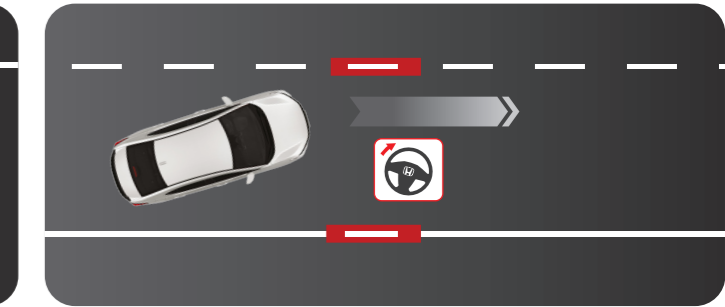

HANDS-FREE POWER TAILGATE WITH WALKAWAY CLOSE

Open the boot by simply placing your foot under the rear bumper and walk away to automatically close.

BEST IN INNOVATION

Your safety matters. The Honda HR-V has the most complete set of safety features that will intuitively protect you on every journey you take thanks to the advanced Honda SENSING.

Honda
SENSING

*Honda SENSING alerts and assists drivers to drive safely on the road. Honda SENSING functions best in conducive weather and visibility conditions. Keep the camera clean and unobstructed for optimum performance. Despite the capabilities of Honda SENSING, drivers remain responsible for safely operating the vehicle and avoiding collisions. Drivers should always keep their hands on the steering wheel and be in control of their driving behaviour at all times.

LANE DEPARTURE WARNING

The steering wheel will vibrate to send you a signal in case your vehicle drifts from your lane without using your turn signal.

ROAD DEPARTURE MITIGATION

Corrective steering wheel and brakes will automatically be applied when you get too close to the edge of the road.