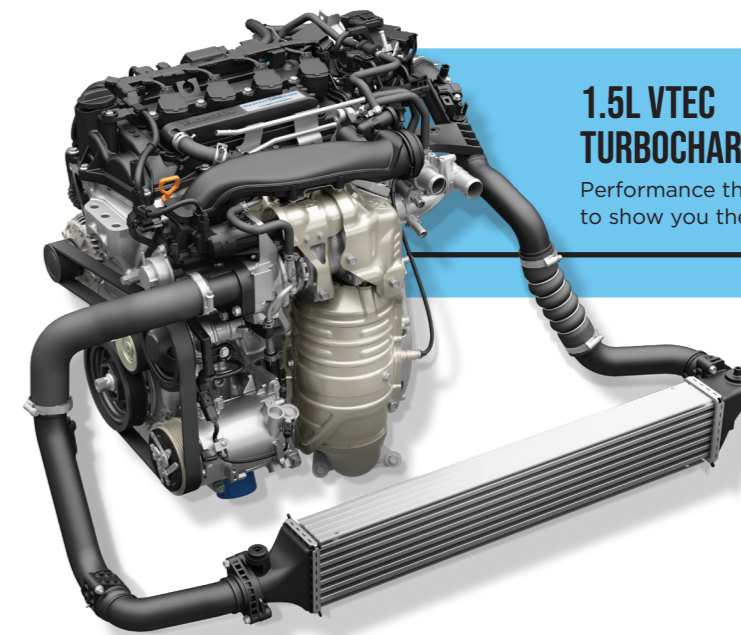

MAX TORQUE
253Nm

FUEL CONSUMPTION
4.1L/100km

1.5L e:HEV POWERTRAIN

(EV MODE | HYBRID MODE | ENGINE MODE)

Your drive, your decision. Every mode will deliver efficiency, exhilaration and excitement at your command.