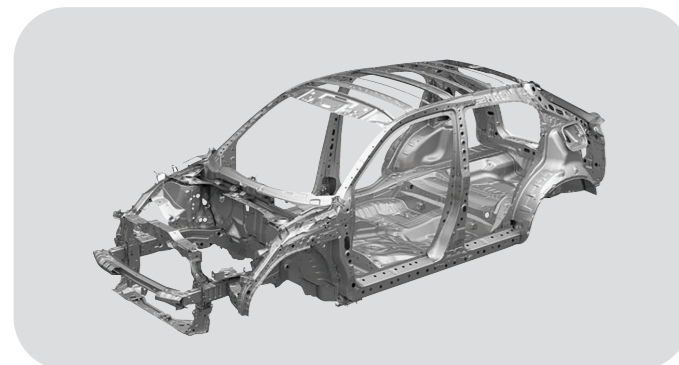

Honda LaneWatch

Change lanes safely by eliminating blind spots and allowing you to see any vehicle approaching through the display audio.

MULTI-ANGLE REVERSE CAMERA

Featuring wide, top-down and normal views for a complete view of your surroundings.