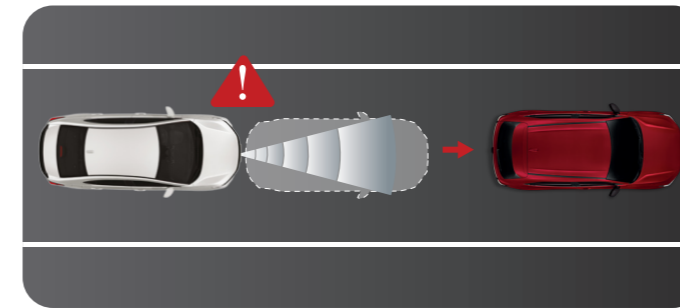

Honda
SENSING

*Honda SENSING alerts and assists drivers to drive safely on the road. Honda SENSING functions best in conducive weather and visibility conditions. Keep the camera clean and unobstructed for optimum performance. Despite the capabilities of Honda SENSING, drivers remain responsible for safely operating the vehicle and avoiding collisions. Drivers should always keep their hands on the steering wheel and be in control of their driving behaviour at all times.

LANE DEPARTURE WARNING

The steering wheel will vibrate to send you a signal in case your vehicle drifts from your lane without using your turn signal.

ROAD DEPARTURE MITIGATION

Corrective steering wheel and brakes will automatically be applied when you get too close to the edge of the road.

LANE KEEP ASSIST SYSTEM

Alerts and gently corrects the steering wheel when the vehicle is detected to be veering off the lane.

FORWARD COLLISION WARNING

Sends you an alert when it detects a potential collision with the vehicle ahead.